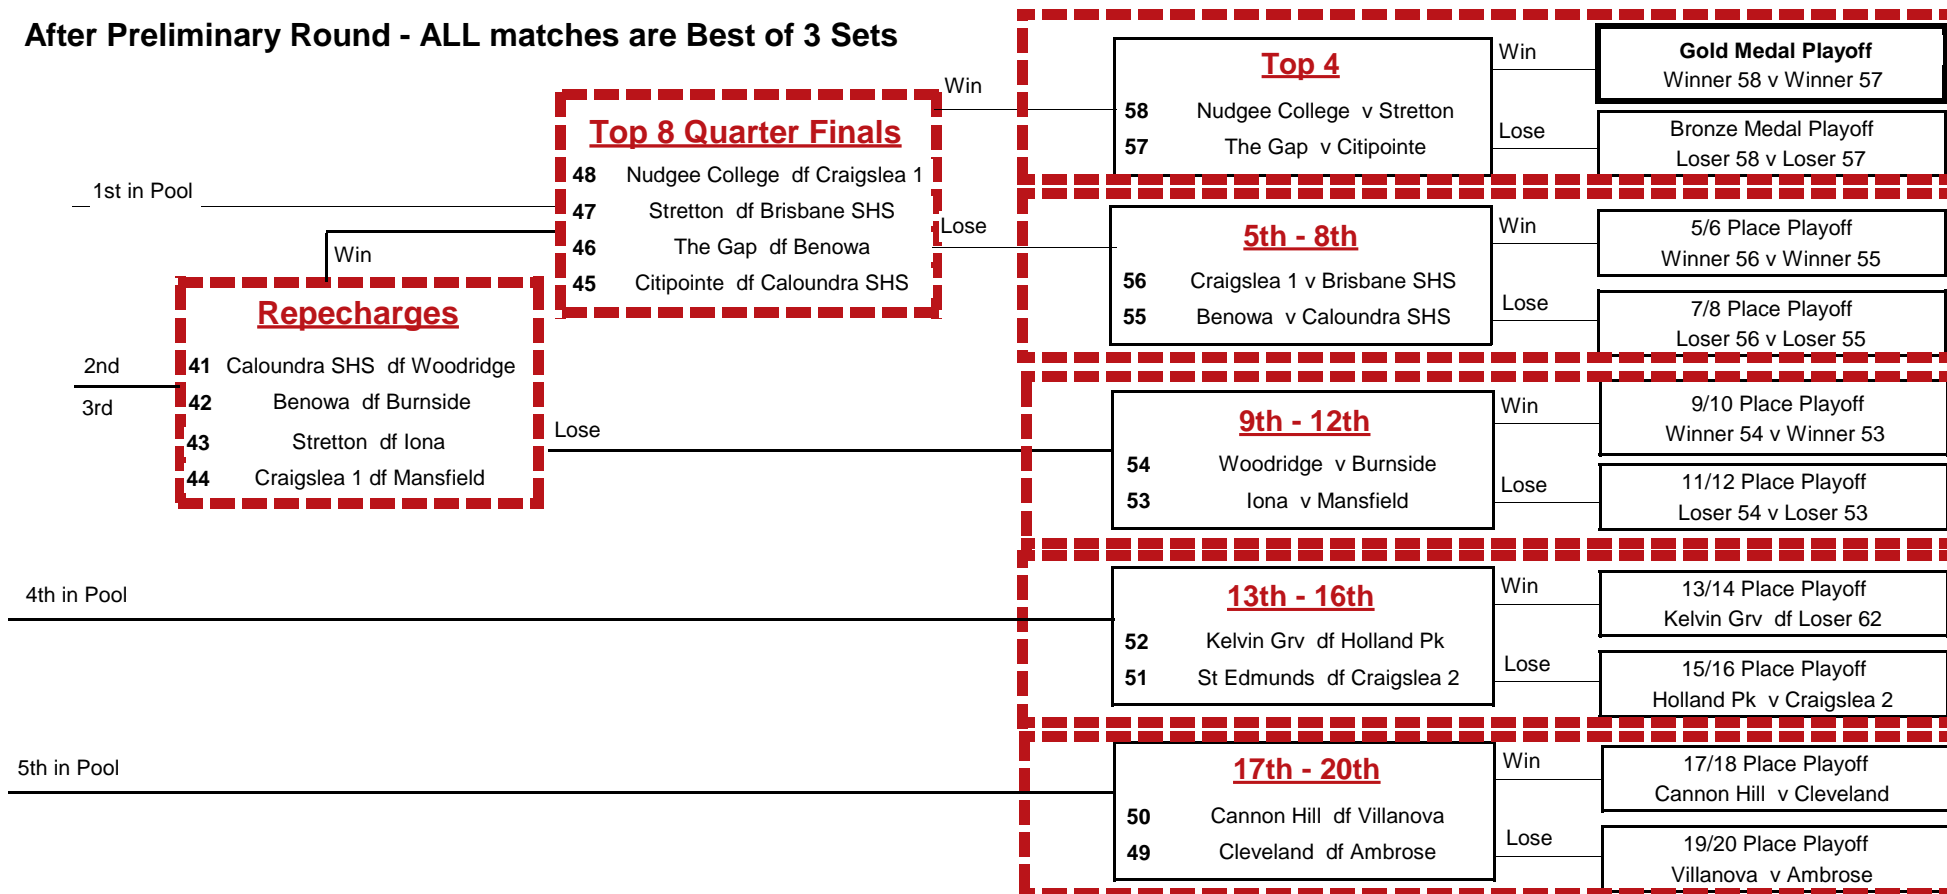

After Preliminary Round - ALL matches are Best of 3 Sets