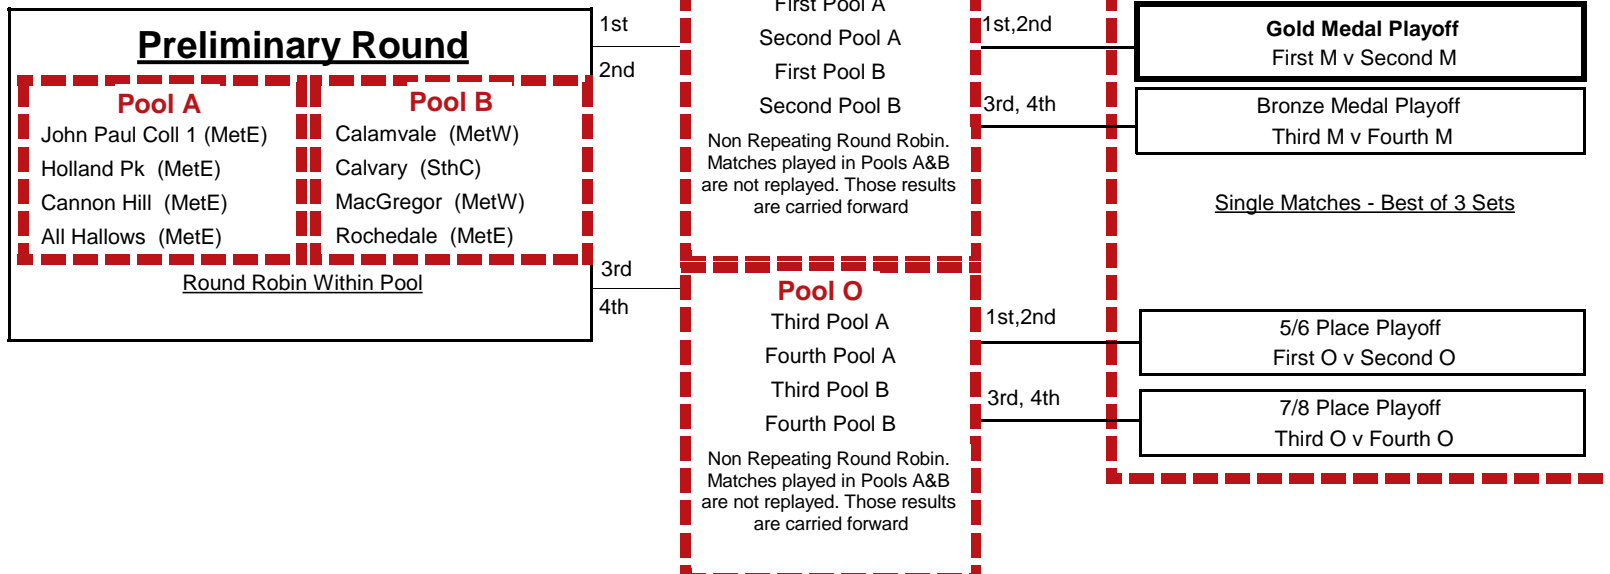

# 2024 Queensland Junnior Schools Cup